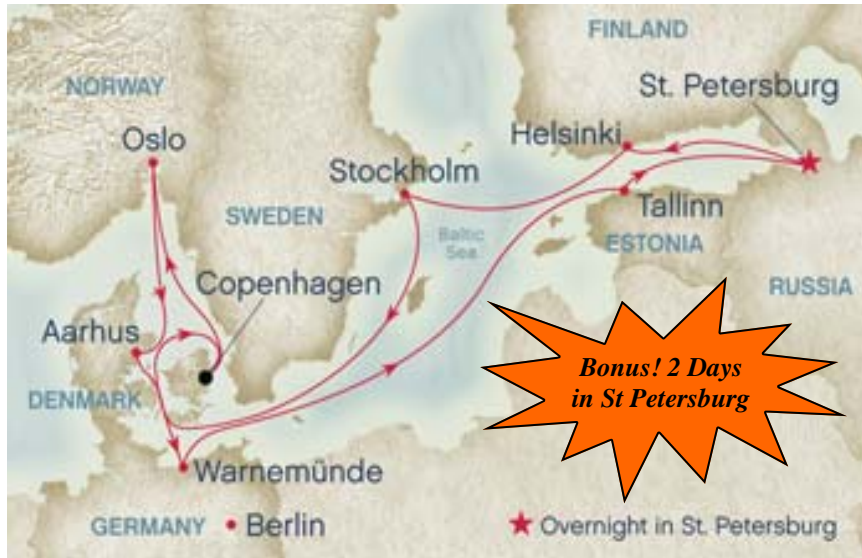

SCANDINAVIA & RUSSIA Cruise the Baltic with Emerald Princess

14 Nights Fly/Cruise/Land Special

New Year Special Airfares - Limited Time, sales to 20 February 2012

From NZD \$6,099 per person

Departure Dates:

June 03, 14, 25, July 6, 17, 28 & August 30, 2012

Package Includes:

- Return economy class airfares with Singapore Airlines
Auckland - Singapore - Copenhagen - Singapore - Auckland
- 11 Night Cruise onboard Emerald Princess Copenhagen Return
- 3 Nights post-cruise accommodation in Copenhagen
- All main meals & entertainment on the cruise
- Port & Handling charges on the cruise
- Government Taxes on the cruise
- Airline taxes, fuel surcharges, levies (subject to change)